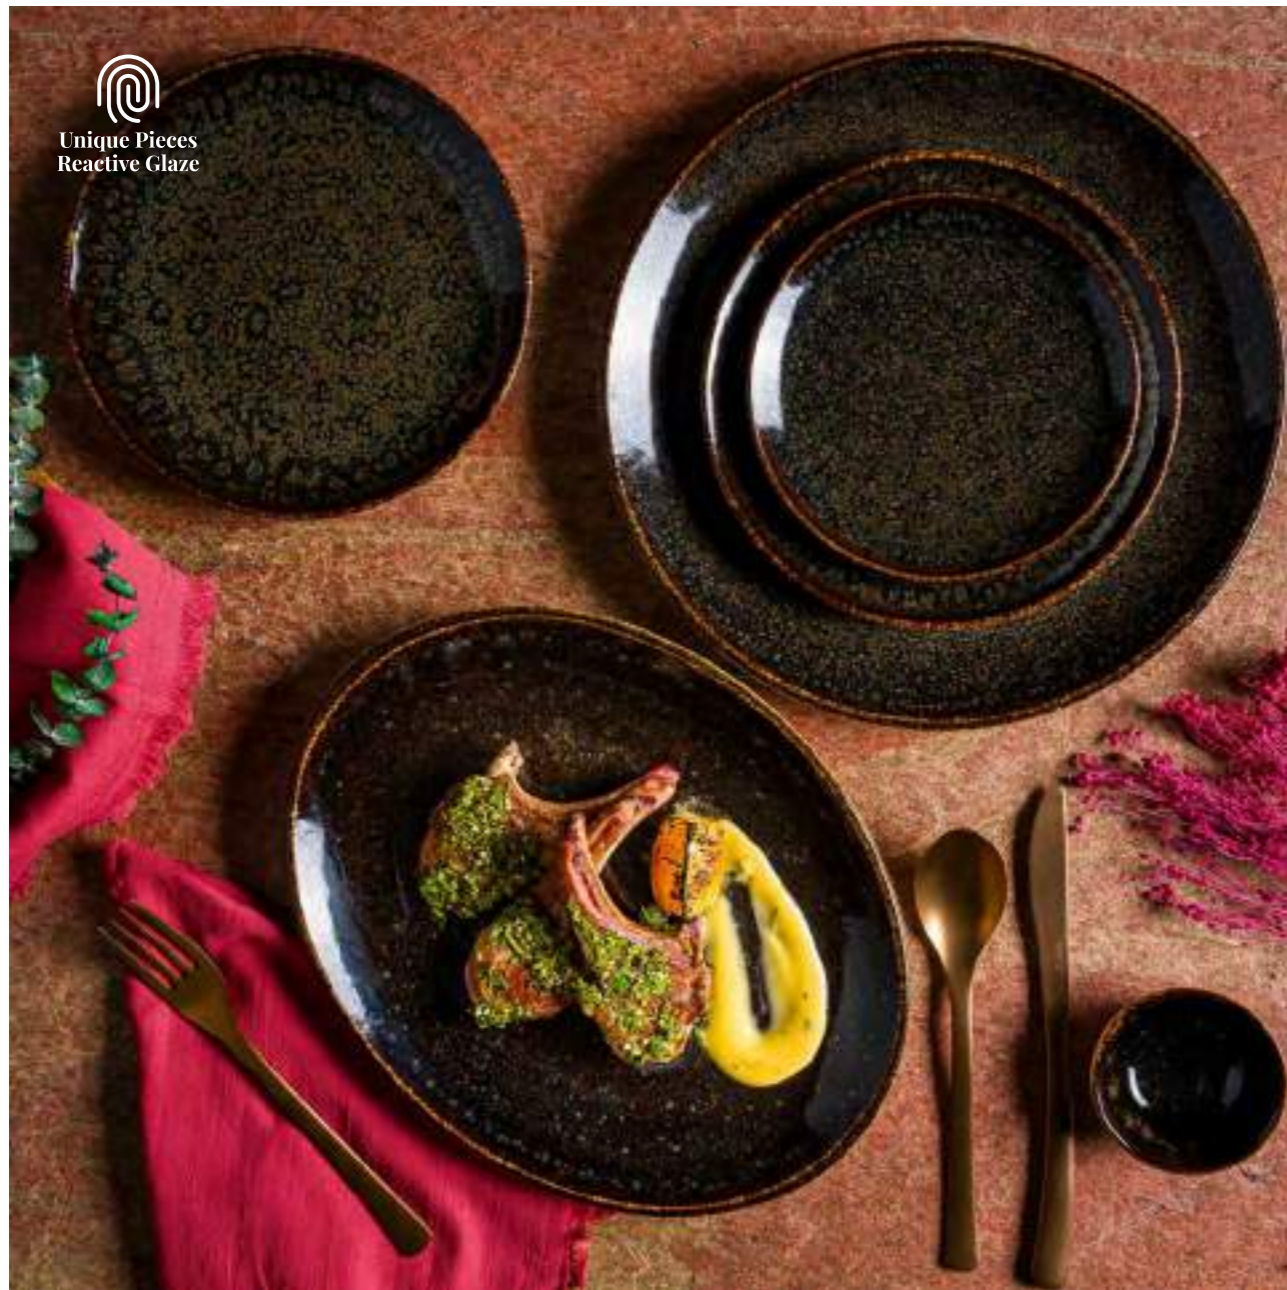

Unique Pieces
Reactive Glaze

Ore Tierra

Tierra is crafted to infuse a relaxed atmosphere into high-paced venues. With two color options and diverse forms, it adds versatility to your presentations. Tierra is the perfect choice for those looking to differentiate and enhance their presentations, offering an ideal way to stand out and enrich the overall experience.

Visit this collection
online
to share

Quantity Per Box

Edge Chip Warranty

Stackable

New Product

	Flat Plate OTIGRM17DZ 17 cm OTIGRM21DZ 21 cm OTIGRM23DZ 23 cm OTIGRM27DZ 27 cm OTIGRM30DZ 30 cm	12 12 12 12 6		Pizza Plate OTIGRM32PZ 32 cm	6
	Deep Plate OTIBLM23CK 23 cm 1000 cc OTIBLM25CK 25 cm 1300 cc	6 6		Pasta Plate OTIGRM24CK 24 cm 400 cc OTIGRM27CK 27 cm 450 cc	6 6
	Bowl OTIVNT8KS 8 cm 60 cc	24		Oval Plate OTIMOV31OV 31 x 24 cm	6