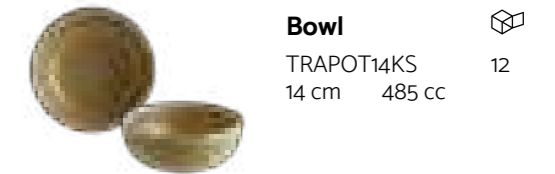

Bowl

TRAPOT14KS 12
14 cm 485 cc