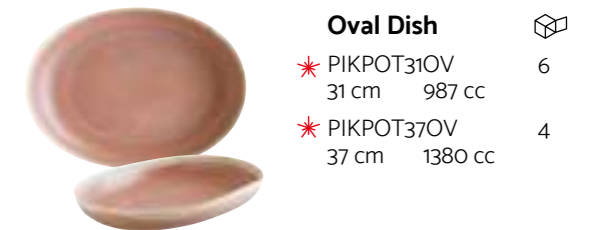

Oval Dish
*PIKPOT31OV 6
31 cm 987 cc
*PIKPOT37OV 4
37 cm 1380 cc