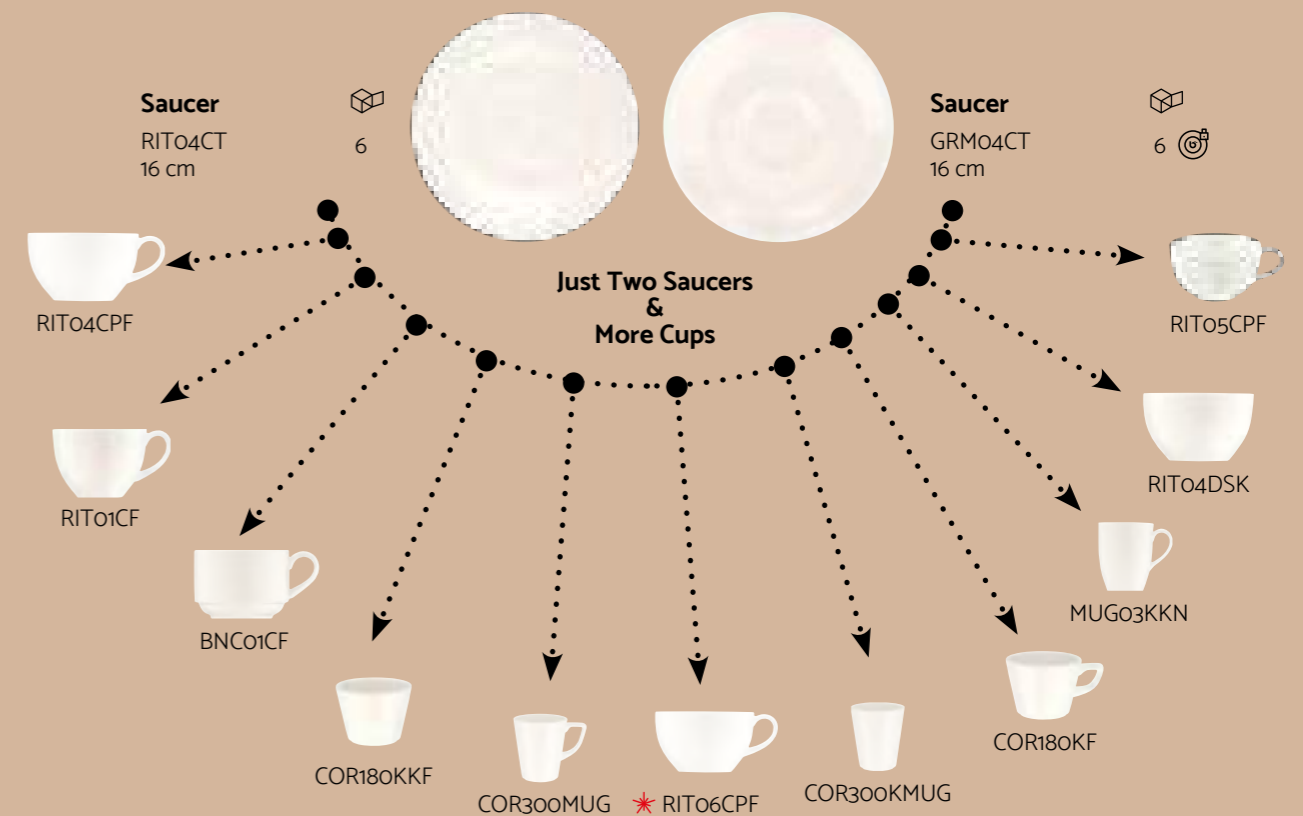

Mugs

The Mugs Collection stands out with its elegant design and durable porcelain material. Ideal for the Horeca sector, this collection includes soft beverage mugs in various sizes and stylish forms. Combining aesthetics with practicality, it offers an easy-to-clean and long-lasting experience.