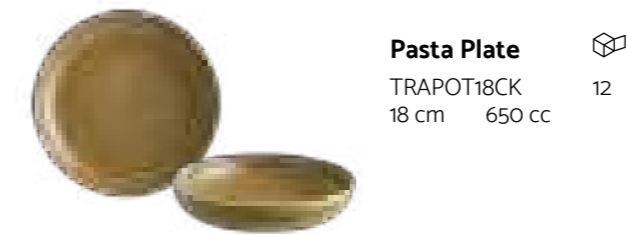

Pasta Plate

TRAPOT18CK 12
18 cm 650 cc