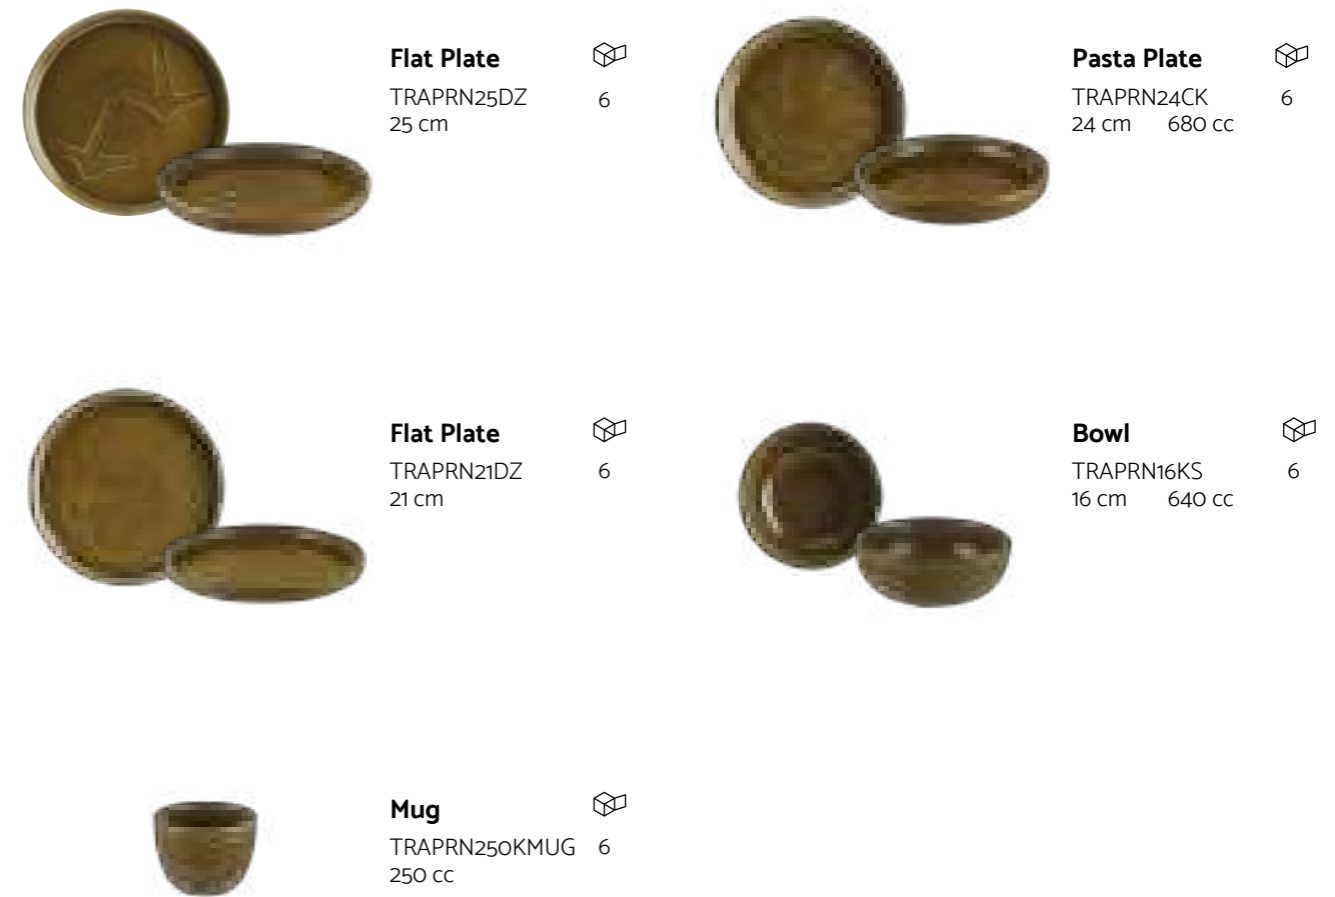

Visit this collection online to share

Quantity Per Box

Edge Chip Warranty

Stackable

New Product

	Flat Plate			Pasta Plate	
	* CRA19DZ 19 cm	6		* CRA20CK 20 cm 600 cc	6
	CRA21DZ 21 cm	6		CRA23CK 23 cm 750 cc	6
	CRA25DZ 25 cm	6		* CRA25CK 25 cm 870 cc	6
	* CRA27DZ 27 cm	6			
	Bowl			Oval Dish	
	* CRA10KS 10 cm 130 cc	12		* CRA15OV 15 cm	12
	CRA16KS 16 cm 650 cc	6		* CRA19OV 19 cm	6
				* CRA24OV 24 cm	6
	Bowl			Oval Dish	
	* GRSCRA10KS 10 cm 130 cc	12		* GRSCRA15OV 15 cm	12
	GRSCRA16KS 16 cm 650 cc	6		* GRSCRA19OV 19 cm	6
				* GRSCRA24OV 24 cm	6
	Flat Plate			Pasta Plate	
	* GRSCRA19DZ 19 cm	6		* GRSCRA20CK 20 cm 600 cc	6
	GRSCRA21DZ 21 cm	6		GRSCRA23CK 23 cm 750 cc	6
	GRSCRA25DZ 25 cm	6		* GRSCRA25CK 25 cm 870 cc	6
	* GRSCRA27DZ 27 cm	6			

Quantity Per Box

Edge Chip Warranty

Stackable

New Product

	Flat Plate GRO21DZ 21 cm GRO25DZ 25 cm GRO27DZ 27 cm	 6 6 6		Pasta Plate GRO24CK 24 cm	 6
	Bowl GRO16KS 16 cm	 6 650 cc		Mug GRO250KMUG 250 cc	 6
	Flat Plate GRSGRO21DZ 21 cm GRSGRO25DZ 25 cm GRSGRO27DZ 27 cm	 6 6 6		Pasta Plate GRSGRO24CK 24 cm	 6
	Bowl GRSGRO16KS 16 cm	 6 650 cc		Mug GRSGRO250KMUG 250 cc	 6